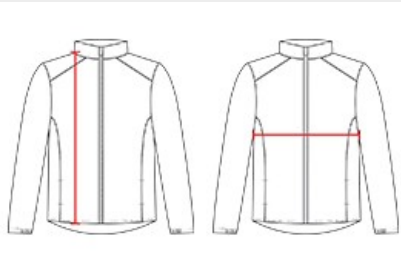

#772400 MEN'S

OUTER-CORE PANT

- 100% Polyester fabric
- Covered elastic waistband & drawcord
- Two deep side pockets
- Tapered fit in lower legs
- 9" zippers on each outer leg

COLORS

SPECIFICATIONS

COLOR	XS	S	M	L	XL	2XL	3XL	4XL
Piece Weight measured in pounds	0.00	0.00	0.00	0.00	0.00	0.00	0.00	0.00
Case Count # of units per case	1	1	1	1	1	1	1	1

HOW TO MEASURE

These product specifications reference a product's measurements. For sizing information and guidance, please reference our sizing charts.

BODY LENGTH

Measured on the front from the shoulder/neck intersection to the bottom of the garment.

CHEST WIDTH

Measured across the chest, 1" below the armhole seam.