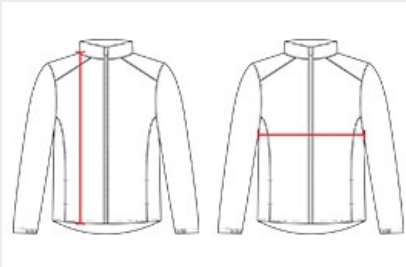

HOW TO MEASURE

These product specifications reference a product's measurements. For sizing information and guidance, please reference our sizing charts.

BODY LENGTH

Measured on the front from the shoulder/neck intersection to the bottom of the garment.

CHEST WIDTH

Measured across the chest, 1" below the armhole seam.