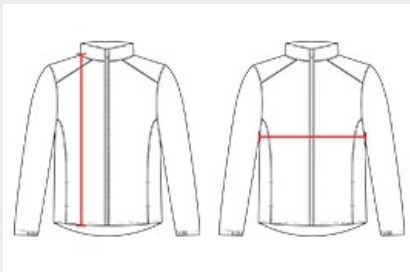

COLORS

BK/BKHT

SPECIFICATIONS

COLOR	S	M	L	XL	2XL	3XL
Piece Weight measured in pounds	0.50	0.50	0.50	0.50	0.50	0.50
Spec Body Length measured in inches	13	14.5	16	17	18	19
Spec Chest Width measured in inches	26.5	28.5	29.5	30.5	31.5	32
Case Count # of units per case	24	24	24	24	24	24

HOW TO MEASURE

These product specifications reference a product's measurements. For sizing information and guidance, please reference our sizing charts.

BODY LENGTH

Measured on the front from the shoulder/neck intersection to the bottom of the garment.