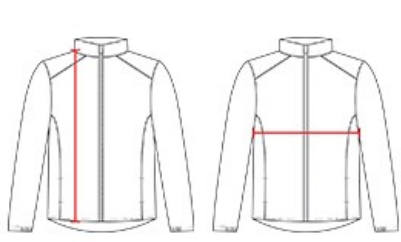

GR/BK

BK/GR

SPECIFICATIONS

COLOR	S	M	L	XL	2XL	3XL	3XL
Piece Weight measured in pounds	0.00	0.00	0.00	0.00	0.00	0.00	0.00
Case Count # of units per case	24	24	24	24	24	24	12

HOW TO MEASURE

These product specifications reference a product's measurements. For sizing information and guidance, please reference our sizing charts.

BODY LENGTH

Measured on the front from the shoulder/neck intersection to the bottom of the garment.

CHEST WIDTH

Measured across the chest, 1" below the armhole seam.