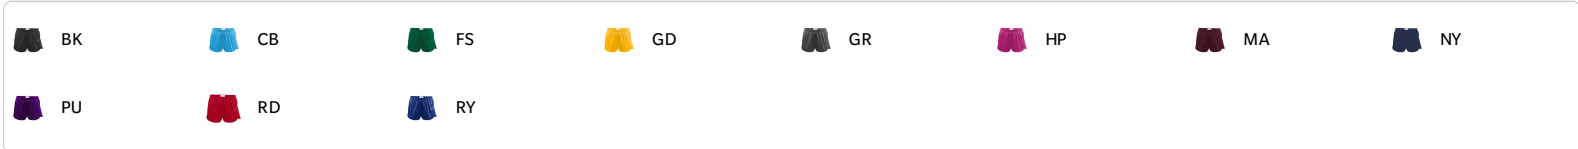

#727800 WOMEN'S B-CORE WOMEN'S TRACK SHORT

- 2.75" inseam
- 100% Polyester moisture management/antimicrobial performance fabric
- Self-fabric binding on hem
- 1" Covered elastic waistband with drawcord
- Inner brief with elastic leg opening
- May be branded Alleson Athletic on the inside - all other aspects of the product will remain the same

COLORS

SPECIFICATIONS

COLOR	XS	S	M	L	XL	2XL
Piece Weight measured in pounds	0.45	0.45	0.45	0.45	0.45	0.45
Spec Inseam	2 3/4	2 3/4	2 3/4	2 3/4	2 3/4	2 3/4
Case Count # of units per case	36	36	36	36	36	36