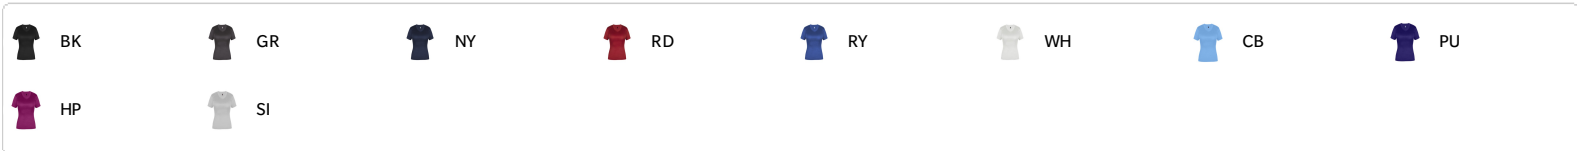

#646200 WOMEN'S ULTIMATE SOFTLOCK™ FITTED WOMEN'S JERSEY

- There's no softer shirt on the planet™
- 100% Soft polyester moisture management/antimicrobial performance fabric
- UPF 50+ sun protection from UVA and UVB
- Self-fabric collar
- Contour silhouette
- Badger Sport paneled shoulder for maximum movement
- Double-needle droptail hem
- Superior interlock fabric for comfort
- May be branded Alleson Athletic on the inside - all other aspects of the product will remain the same

COLORS

SPECIFICATIONS

COLOR	XS	S	M	L	XL	2XL
Piece Weight measured in pounds	0.36	0.36	0.36	0.36	0.36	0.36
Spec Body Length measured in inches	24	25	26	27	28	29
Spec Chest Width measured in inches	13 1/2	15 1/2	17	19	21	23
Case Count # of units per case	36	36	36	36	36	36