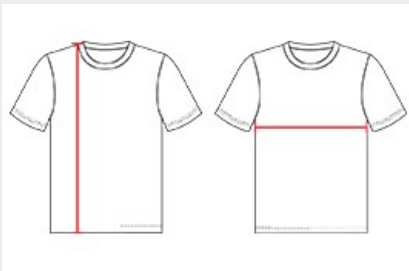

#646200 WOMEN'S ULTIMATE SOFTLOCK™ FITTED WOMEN'S JERSEY

- There's no softer shirt on the planet™
- 100% Soft polyester moisture management/antimicrobial performance fabric
- UPF 50+ sun protection from UVA and UVB
- Self-fabric collar
- Contour silhouette
- Badger Sport paneled shoulder for maximum movement
- Double-needle droptail hem
- Superior interlock fabric for comfort
- May be branded Alleson Athletic on the inside - all other aspects of the product will remain the same

COLORS

SPECIFICATIONS

COLOR	XS	S	M	L	XL	2XL
Piece Weight measured in pounds	0.36	0.36	0.36	0.36	0.36	0.36
Spec Body Length measured in inches	24	25	26	27	28	29
Spec Chest Width measured in inches	13 1/2	15 1/2	17	19	21	23
Case Count # of units per case	36	36	36	36	36	36

HOW TO MEASURE

These product specifications reference a product's measurements. For sizing information and guidance, please reference our sizing charts.

BODY LENGTH

Measured on the front from the shoulder/neck intersection to the bottom of the garment.

CHEST WIDTH

Measured across the chest, 1" below the armhole seam.