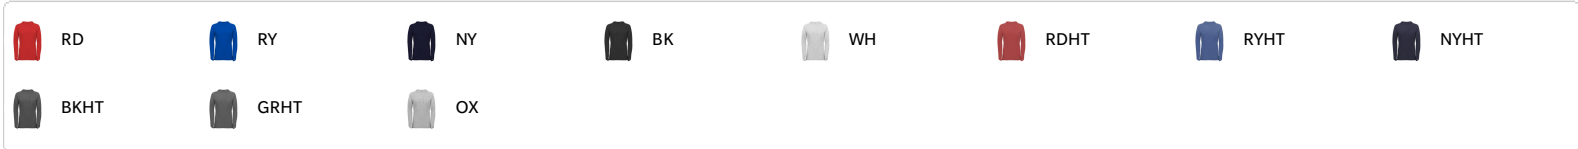

COLORS

SPECIFICATIONS

COLOR	XS	S	M	L	XL	2XL
Piece Weight measured in pounds	0.00	0.00	0.00	0.00	0.00	0.00
Case Count # of units per case	1	1	1	1	1	1

HOW TO MEASURE

[how to measure a shirt](#)

These product specifications reference a product's measurements. For sizing information and guidance, please reference our sizing charts.

BODY LENGTH

Measured from the top of the shoulder to bottom of the back.

CHEST WIDTH

Measured across the chest at its fullest part while laid flat.