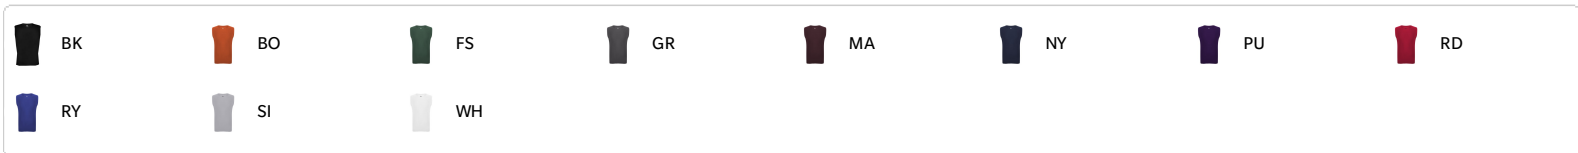

COLORS

SPECIFICATIONS

COLOR	S	M	L	XL	2XL	3XL
Piece Weight measured in pounds	0.36	0.36	0.36	0.36	0.36	0.36
Spec Body Length measured in inches	24 1/2	25 1/2	26 1/2	27 1/2	28 1/2	29 1/2
Spec Chest Width measured in inches	13 1/2	15	16 1/2	18	19 1/2	21
Case Count # of units per case	36	36	36	36	36	24

HOW TO MEASURE

These product specifications reference a product's measurements. For sizing information and guidance, please reference our sizing charts.

BODY LENGTH

Measured from the top of the shoulder to bottom of the back.

CHEST WIDTH

Measured across the chest at its fullest part while laid flat.

[how to measure a shirt](#)