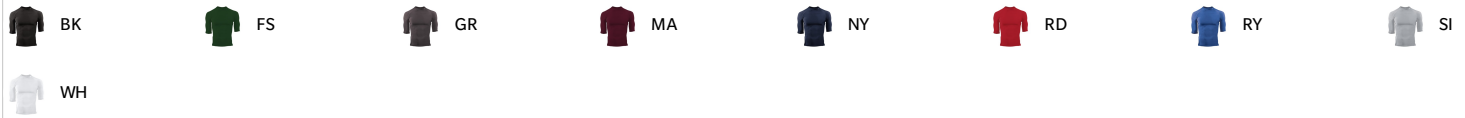

# #462700 MEN'S

## PRO-COMPRESSION 1/2 SLEEVE CREW

- Badger heat seal logo on left sleeve
- 83% Polyester/17% Spandex moisture management fabric
- Self-fabric collar
- Stretch body fit
- Double-needle hem

### SPECIFICATIONS

COLOR	S	M	L	XL	2XL	3XL
<b>Piece Weight</b> measured in pounds	0.36	0.36	0.36	0.36	0.36	0.36
<b>Spec Body Length</b> measured in inches	24 1/2	25 1/2	26 1/2	27 1/2	28 1/2	29 1/2
<b>Spec Chest Width</b> measured in inches	14 1/2	16	17 1/2	19	20 1/2	22
<b>Case Count</b> # of units per case	36	36	36	36	36	24