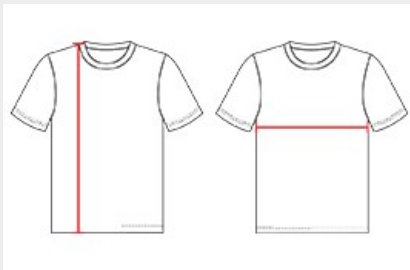

HOW TO MEASURE

These product specifications reference a product's measurements. For sizing information and guidance, please reference our sizing charts.

BODY LENGTH

Measured on the front from the shoulder/neck intersection to the bottom of the garment.

CHEST WIDTH

Measured across the chest, 1" below the armhole seam.