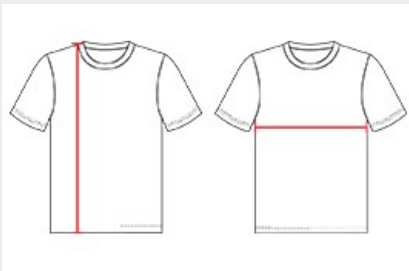

#434100 MEN'S

SPORT HEATHER TEE

- Badger heat seal logo on left sleeve
- Self-fabric collar
- 100% Heathered Polyester moisture management fabric
- Badger Sport paneled shoulder for maximum movement
- Double-needle hem
- Solid sport shoulder and sleeves

COLORS

SPECIFICATIONS

COLOR	XS	S	M	L	XL	2XL	3XL	4XL
Piece Weight measured in pounds	0.36	0.36	0.36	0.36	0.36	0.36	0.36	0.36
Spec Body Length measured in inches	28	29	30	31	32	33	34	35
Spec Chest Width measured in inches	17	19	21	23	25	27	29	31
Case Count # of units per case	36	36	36	36	36	36	24	24

HOW TO MEASURE

These product specifications reference a product's measurements. For sizing information and guidance, please reference our sizing charts.

BODY LENGTH

Measured on the front from the shoulder/neck intersection to the bottom of the garment.

CHEST WIDTH

Measured across the chest, 1" below the armhole seam.