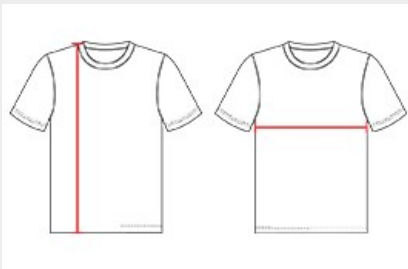

#432000 MEN'S

PRO HEATHER TEE

- Badger heat seal logo on left sleeve
- Self-fabric collar
- 100% Heathered Polyester moisture management fabric
- Badger Sport paneled shoulder for maximum movement
- Double-needle hem

COLORS

SPECIFICATIONS

COLOR	XS	S	M	L	XL	2XL	3XL	4XL
Piece Weight measured in pounds	0.36	0.36	0.36	0.36	0.36	0.36	0.36	0.36
Spec Body Length measured in inches	28	29	30	31	32	33	34	35
Spec Chest Width measured in inches	17	19	21	23	25	27	29	31
Case Count # of units per case	36	36	36	36	36	36	24	24

HOW TO MEASURE

These product specifications reference a product's measurements. For sizing information and guidance, please reference our sizing charts.

BODY LENGTH

Measured on the front from the shoulder/neck intersection to the bottom of the garment.

CHEST WIDTH

Measured across the chest, 1" below the armhole seam.