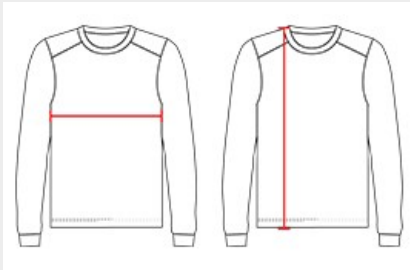

HOW TO MEASURE

These product specifications reference a product's measurements. For sizing information and guidance, please reference our sizing charts.

BODY LENGTH

Measured on the front from the shoulder/neck intersection to the bottom of the garment.

CHEST WIDTH

Measured across the chest, 1" below the armhole seam.