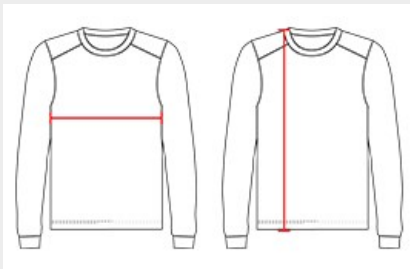

HOW TO MEASURE

These product specifications reference a product's measurements. For sizing information and guidance, please reference our sizing charts.

BODY LENGTH

Measured on the front from the shoulder/neck intersection to the bottom of the garment.

CHEST WIDTH

Measured across the chest, 1" below the armhole seam.