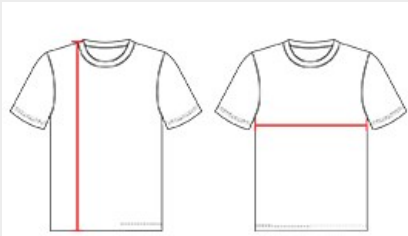

HOW TO MEASURE

These product specifications reference a product's measurements. For sizing information and guidance, please reference our sizing charts.

BODY LENGTH

Measured on the front from the shoulder/neck intersection to the bottom of the garment.

CHEST WIDTH

Measured across the chest, 1" below the armhole seam.