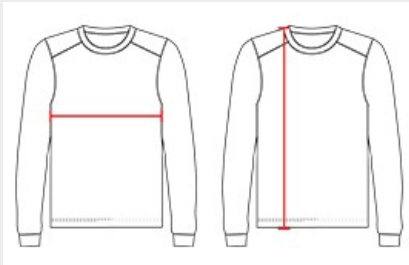

#422400 MEN'S HEX LONG SLEEVE TEE

- 100% Sublimated Polyester moisture management/antimicrobial performance fabric
- Badger sport shoulder for maximum movement
- Self-fabric collar
- Double-needle hem
- Badger heat seal logo on left sleeve

COLORS

SPECIFICATIONS

COLOR	XS	S	M	L	XL	2XL	3XL	4XL
Piece Weight measured in pounds	0.00	0.00	0.00	0.00	0.00	0.00	0.00	0.00
Case Count # of units per case	1	1	1	1	1	1	1	1

HOW TO MEASURE

These product specifications reference a product's measurements. For sizing information and guidance, please reference our sizing charts.

BODY LENGTH

Measured on the front from the shoulder/neck intersection to the bottom of the garment.

CHEST WIDTH

Measured across the chest, 1" below the armhole seam.