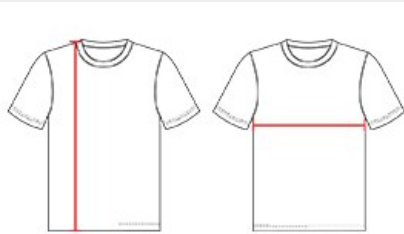

#420900 MEN'S REVERSE OMBRE TEE

- 100% Sublimated Polyester moisture management/ antimicrobial performance fabric
- Badger Sport paneled shoulder for maximum movement
- Self-fabric collar
- Double-needle hem
- Badger heat seal logo on left sleeve

COLORS

SPECIFICATIONS

COLOR	XS	S	M	L	XL	2XL	3XL	4XL
Piece Weight measured in pounds	0.36	0.36	0.36	0.36	0.36	0.36	0.36	0.36
Case Count # of units per case	1	1	1	1	1	1	1	1

HOW TO MEASURE

These product specifications reference a product's measurements. For sizing information and guidance, please reference our sizing charts.

BODY LENGTH

Measured on the front from the shoulder/neck intersection to the bottom of the garment.

CHEST WIDTH

Measured across the chest, 1" below the armhole seam.