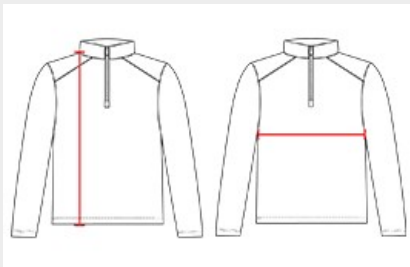

HOW TO MEASURE

These product specifications reference a product's measurements. For sizing information and guidance, please reference our sizing charts.

BODY LENGTH

Measured on the front from the shoulder/neck intersection to the bottom of the garment.

CHEST WIDTH

Measured across the chest, 1" below the armhole seam.