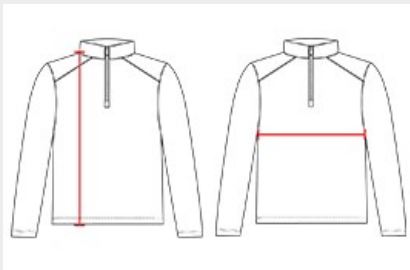

HOW TO MEASURE

These product specifications reference a product's measurements. For sizing information and guidance, please reference our sizing charts.

BODY LENGTH

Measured on the front from the shoulder/neck intersection to the bottom of the garment.

CHEST WIDTH

Measured across the chest, 1" below the armhole seam.