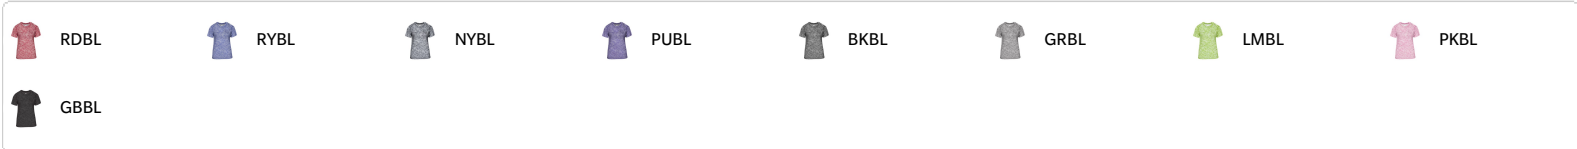

#419600 WOMEN'S BLEND WOMEN'S TEE

- Badger heat seal logo on left sleeve
- Self-fabric collar
- Badger Sport paneled shoulder for maximum movement
- Double-needle hem
- 100% Sublimated Polyester moisture management/antimicrobial fabric

COLORS

SPECIFICATIONS

COLOR	XS	S	M	L	XL	2XL
Piece Weight measured in pounds	0.36	0.36	0.36	0.36	0.36	0.36
Spec Body Length measured in inches	25	26	27	28	29	30
Spec Chest Width measured in inches	16	17.5	19	21	23	25
Case Count # of units per case	36	36	36	36	36	36