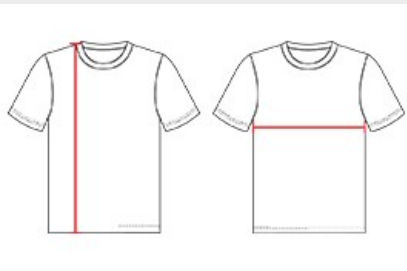

#419600 WOMEN'S BLEND WOMEN'S TEE

- Badger heat seal logo on left sleeve
- Self-fabric collar
- Badger Sport paneled shoulder for maximum movement
- Double-needle hem
- 100% Sublimated Polyester moisture management/antimicrobial fabric

COLORS

SPECIFICATIONS

COLOR	XS	S	M	L	XL	2XL
Piece Weight measured in pounds	0.36	0.36	0.36	0.36	0.36	0.36
Spec Body Length measured in inches	25	26	27	28	29	30
Spec Chest Width measured in inches	16	17.5	19	21	23	25
Case Count # of units per case	36	36	36	36	36	36

HOW TO MEASURE

These product specifications reference a product's measurements. For sizing information and guidance, please reference our sizing charts.

BODY LENGTH

Measured on the front from the shoulder/neck intersection to the bottom of the garment.

CHEST WIDTH

Measured across the chest, 1" below the armhole seam.