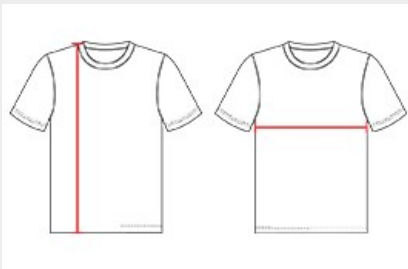

HOW TO MEASURE

These product specifications reference a product's measurements. For sizing information and guidance, please reference our sizing charts.

BODY LENGTH

Measured on the front from the shoulder/neck intersection to the bottom of the garment.

CHEST WIDTH

Measured across the chest, 1" below the armhole seam.