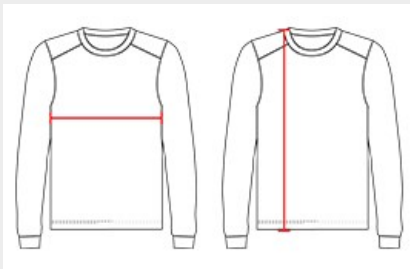

#418400 MEN'S

DIGITAL L/STEE

- Badger heat seal logo on left sleeve
- Badger Sport paneled shoulder for maximum movement
- Double-needle hem
- 100% Sublimated Polyester moisture management/antimicrobial fabric
- Self-fabric collar and cuffs

COLORS

SPECIFICATIONS

COLOR	XS	S	M	L	XL	2XL	3XL	4XL
Piece Weight measured in pounds	0.36	0.36	0.36	0.36	0.36	0.36	0.36	0.36
Spec Body Length measured in inches	28 1/2	29 1/2	30 1/2	31 1/2	32 1/2	33 1/2	34 1/2	35 1/2
Spec Chest Width measured in inches	17	19	21	23	25	27	29	31
Case Count # of units per case	36	36	36	36	36	36	24	24

HOW TO MEASURE

These product specifications reference a product's measurements. For sizing information and guidance, please reference our sizing charts.

BODY LENGTH

Measured on the front from the shoulder/neck intersection to the bottom of the garment.