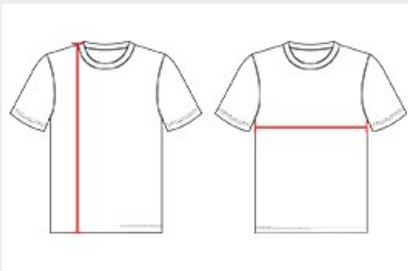

HOW TO MEASURE

These product specifications reference a product's measurements. For sizing information and guidance, please reference our sizing charts.

BODY LENGTH

Measured on the front from the shoulder/neck intersection to the bottom of the garment.

CHEST WIDTH

Measured across the chest, 1" below the armhole seam.