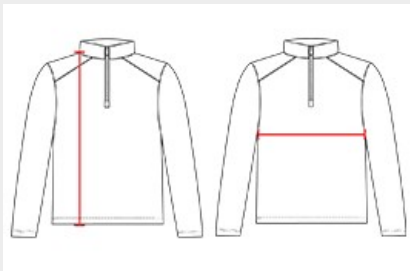

HOW TO MEASURE

These product specifications reference a product's measurements. For sizing information and guidance, please reference our sizing charts.

BODY LENGTH

Measured on the front from the shoulder/neck intersection to the bottom of the garment.

CHEST WIDTH

Measured across the chest, 1" below the armhole seam.