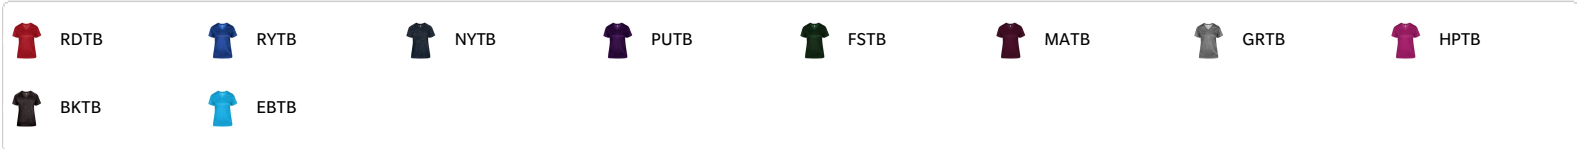

COLORS

SPECIFICATIONS

COLOR	XS	S	M	L	XL	2XL
Piece Weight measured in pounds	0.36	0.36	0.36	0.36	0.36	0.36
Spec Body Length measured in inches	25	26	27	28	29	30
Spec Chest Width measured in inches	16	17 1/2	19	21	23	25
Case Count # of units per case	36	36	36	36	36	36