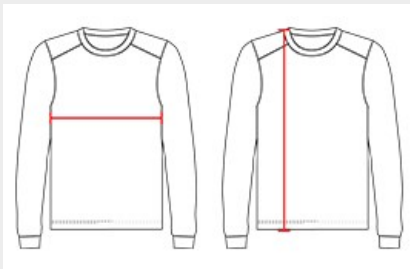

#417400 MEN'S TONAL BLEND L/STEE

- Badger heat seal logo on left sleeve
- Badger Sport paneled shoulder for maximum movement
- Double-needle hem
- 100% Sublimated Polyester moisture management/antimicrobial fabric
- Self-fabric collar and cuffs

COLORS

SPECIFICATIONS

COLOR	XS	S	M	L	XL	2XL	3XL	4XL
Piece Weight measured in pounds	0.36	0.36	0.36	0.36	0.36	0.36	0.36	0.36
Spec Body Length measured in inches	28	29 1/2	30 1/2	31 1/2	32 1/2	33 1/2	34 1/2	35 1/2
Spec Chest Width measured in inches	17	19	21	23	25	27	29	31
Case Count # of units per case	36	36	36	36	36	36	24	24

HOW TO MEASURE

These product specifications reference a product's measurements. For sizing information and guidance, please reference our sizing charts.

BODY LENGTH

Measured on the front from the shoulder/neck intersection to the bottom of the garment.