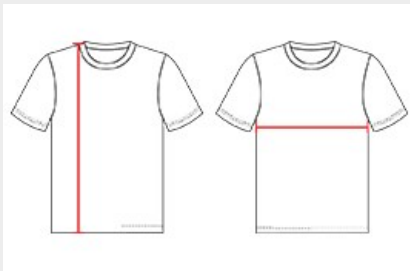

#417100 MEN'S TONAL BLEND TEE

- Badger heat seal logo on left sleeve
- Self-fabric collar
- Badger Sport paneled shoulder for maximum movement
- Double-needle hem
- 100% Sublimated Polyester moisture management/antimicrobial fabric

COLORS

SPECIFICATIONS

COLOR	XS	S	M	L	XL	2XL	3XL	4XL
Piece Weight measured in pounds	0.36	0.36	0.36	0.36	0.36	0.36	0.36	0.36
Spec Body Length measured in inches	28	29	30	31	32	33	34	35
Spec Chest Width measured in inches	17	19	21	23	25	27	29	31
Case Count # of units per case	36	36	36	36	36	36	24	24

HOW TO MEASURE

These product specifications reference a product's measurements. For sizing information and guidance, please reference our sizing charts.

BODY LENGTH

Measured on the front from the shoulder/neck intersection to the bottom of the garment.

CHEST WIDTH

Measured across the chest, 1" below the armhole seam.