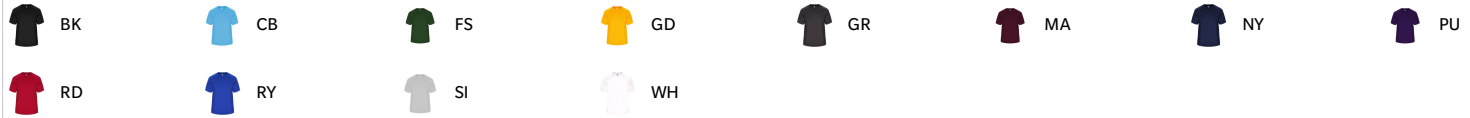

COLORS

SPECIFICATIONS

COLOR	XS	S	M	L	XL	2XL	2XL	3XL	4XL	4XL
Piece Weight measured in pounds	0.36	0.36	0.36	0.36	0.36	0.36	0.36	0.36	0.36	0.36
Spec Body Length measured in inches	28	29	30	31	32	33	33	34	35	35
Spec Chest Width measured in inches	17	19	21	23	25	27	27	29	31	31
Case Count # of units per case	36	36	36	36	36	36	24	24	24	36