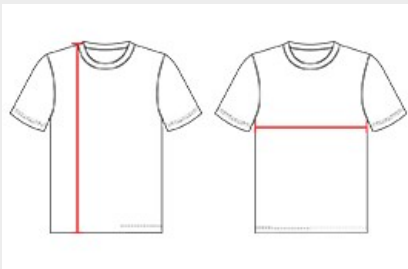

#416900 WOMEN'S B-CORE REV. WOMEN'S TANK

- Badger size jock tag
- 100% Polyester moisture management/antimicrobial performance fabric
- Each layer individually hemmed for easy screening
- Reversible

COLORS

SPECIFICATIONS

COLOR	XS	S	M	L	XL	2XL
Piece Weight measured in pounds	0.36	0.36	0.36	0.36	0.36	0.36
Spec Body Length measured in inches	26 1/2	27 1/2	28 1/2	29 1/2	30 1/2	31 1/2
Spec Chest Width measured in inches	17	18 1/2	20	21 1/2	23	24 1/2
Case Count # of units per case	36	36	36	36	36	36

HOW TO MEASURE

These product specifications reference a product's measurements. For sizing information and guidance, please reference our sizing charts.

BODY LENGTH

Measured on the front from the shoulder/neck intersection to the bottom of the garment.

CHEST WIDTH

Measured across the chest, 1" below the armhole seam.