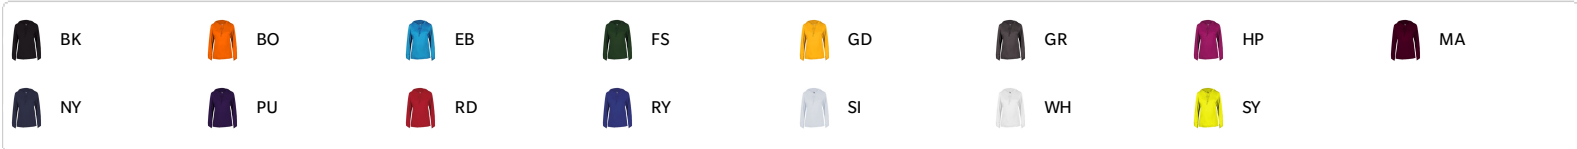

# #416500 WOMEN'S B-CORE L/SWOMEN'S HOOD TEE

- Badger heat seal logo on left sleeve
- Self-fabric hood with drawcord
- Badger Sport paneled shoulder for maximum movement
- 100% Polyester moisture management/antimicrobial performance fabric
- Double-needle hem

## COLORS