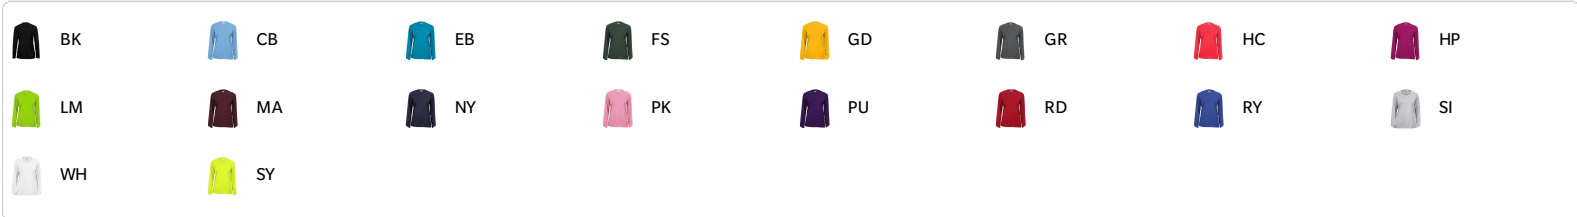

# #416400 WOMEN'S B-CORE WOMEN'S L/STEE

- Badger heat seal logo on left sleeve
- Self-fabric collar
- Badger Sport paneled shoulder for maximum movement
- 100% Polyester moisture management/antimicrobial performance fabric
- Double-needle hem

## COLORS

## SPECIFICATIONS

COLOR	XS	S	M	L	XL	2XL
<b>Piece Weight</b> measured in pounds	0.36	0.36	0.36	0.36	0.36	0.36
<b>Spec Body Length</b> measured in inches	26	27	28	29	30	31
<b>Spec Chest Width</b> measured in inches	16	17 1/2	19	21	23	25
<b>Case Count</b> # of units per case	36	36	36	36	36	36