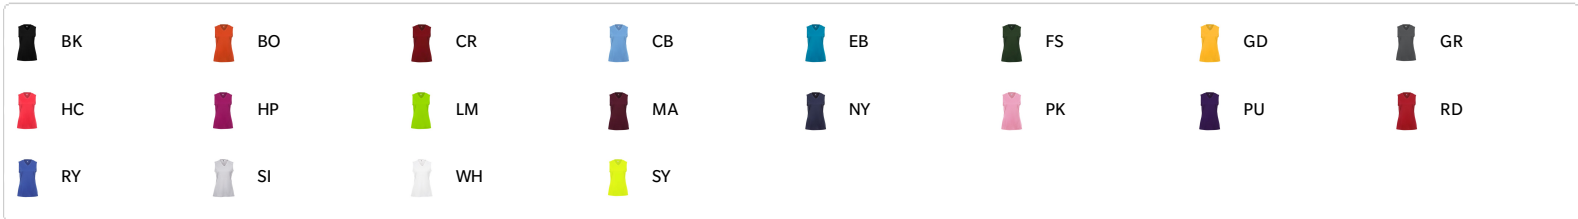

#416300 WOMEN'S B-CORE WOMEN'S SLEEVELESS TEE

- Badger Sport paneled shoulder for maximum movement
- 100% polyester moisture management/antimicrobial performance fabric
- Self-fabric lap v-neck
- Badger heat seal logo on center back
- Double-needle hem

COLORS

SPECIFICATIONS

COLOR	XS	S	M	L	XL	2XL
Piece Weight measured in pounds	0.36	0.36	0.36	0.36	0.36	0.36
Spec Body Length measured in inches	25	26	27	28	29	30
Spec Chest Width measured in inches	14.5	16.5	18	20	22	24
Case Count # of units per case	36	36	36	36	36	36