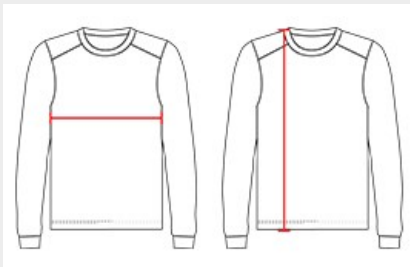

#415500 MEN'S DIGITAL HOOK L/STEE

- Badger heat seal logo on left sleeve
- 100% Polyester moisture management/antimicrobial performance fabric
- Sublimated side and sleeve panel inserts
- Double-needle hem
- Self-fabric collar and cuffs

COLORS

SPECIFICATIONS

COLOR	XS	S	M	L	XL	2XL	3XL	4XL
Piece Weight measured in pounds	0.36	0.36	0.36	0.36	0.36	0.36	0.36	0.36
Spec Body Length measured in inches	28 1/2	29 1/2	30 1/2	31 1/2	32 1/2	33 1/2	34 1/2	35 1/2
Spec Chest Width measured in inches	17	19	21	23	25	27	29	31
Case Count # of units per case	36	36	36	36	36	36	24	24

HOW TO MEASURE

These product specifications reference a product's measurements. For sizing information and guidance, please reference our sizing charts.

BODY LENGTH

Measured on the front from the shoulder/neck intersection to the bottom of the garment.