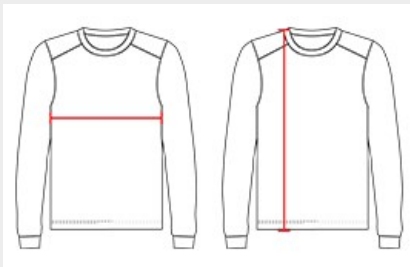

#415400 MEN'S

HOOKL/STEE

- Badger heat seal logo on left sleeve
- Contrast side and sleeve panel inserts
- 100% polyester moisture management/antimicrobial performance fabric
- Double-needle hem
- Self-fabric collar and cuffs

COLORS

SPECIFICATIONS

COLOR	S	M	L	XL	2XL	3XL	4XL
Piece Weight measured in pounds	0.36	0.36	0.36	0.36	0.36	0.36	0.36
Spec Body Length measured in inches	29 1/2	30 1/2	31 1/2	32 1/2	33 1/2	34 1/2	35 1/2
Spec Chest Width measured in inches	19	21	23	25	27	29	31
Case Count # of units per case	36	36	36	36	36	24	24

HOW TO MEASURE

These product specifications reference a product's measurements. For sizing information and guidance, please reference our sizing charts.

BODY LENGTH

Measured on the front from the shoulder/neck intersection to the bottom of the garment.