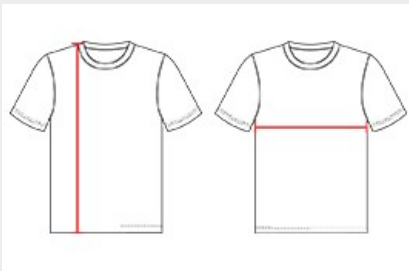

HOW TO MEASURE

These product specifications reference a product's measurements. For sizing information and guidance, please reference our sizing charts.

BODY LENGTH

Measured on the front from the shoulder/neck intersection to the bottom of the garment.

CHEST WIDTH

Measured across the chest, 1" below the armhole seam.