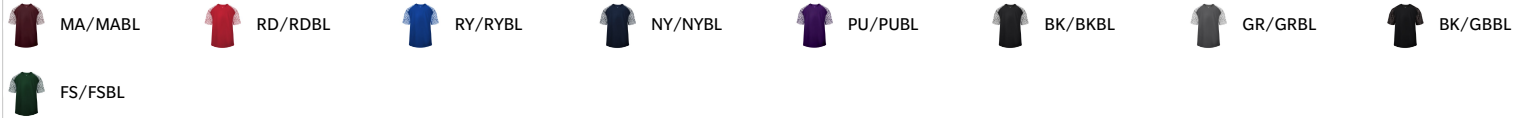

# #415100 MEN'S BLEND SPORT TEE

- Badger heat seal logo on left sleeve
- Self-fabric collar
- Sublimated shoulder panels and sleeves
- Badger Sport paneled shoulder for maximum movement
- 100% Polyester moisture management/antimicrobial performance fabric
- Double-needle hem

## COLORS

## SPECIFICATIONS

COLOR	XS	S	M	L	XL	2XL	3XL	4XL
<b>Piece Weight</b> measured in pounds	0.36	0.36	0.36	0.36	0.36	0.36	0.36	0.36
<b>Spec Body Length</b> measured in inches	28	29	30	31	32	34	35	36
<b>Spec Chest Width</b> measured in inches	17	19	21	23	25	27	29	31
<b>Case Count</b> # of units per case	36	36	36	36	36	36	24	24