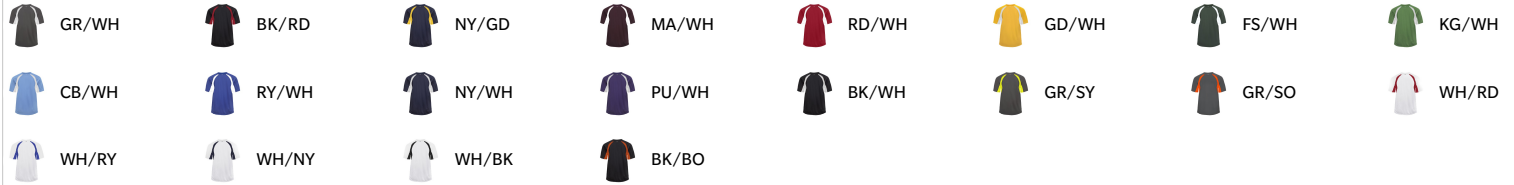

# #414400 MEN'S HOOK TEE

- Badger heat seal logo on left sleeve
- Self-fabric collar
- 100% Polyester moisture management/antimicrobial performance fabric
- Contrast side and sleeve panel inserts
- Double-needle hem

## COLORS

## SPECIFICATIONS

COLOR	S	M	L	XL	2XL	3XL	4XL
<b>Piece Weight</b> measured in pounds	0.36	0.36	0.36	0.36	0.36	0.36	0.36
<b>Spec Body Length</b> measured in inches	29	30	31	32	33	34	35
<b>Spec Chest Width</b> measured in inches	19	21	23	25	27	29	31
<b>Case Count</b> # of units per case	36	36	36	36	36	24	24