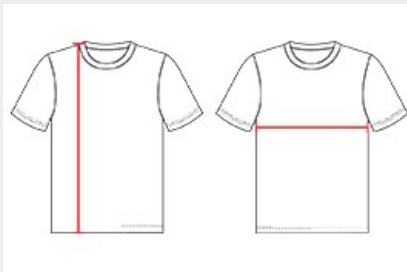

HOW TO MEASURE

These product specifications reference a product's measurements. For sizing information and guidance, please reference our sizing charts.

BODY LENGTH

Measured on the front from the shoulder/neck intersection to the bottom of the garment.

CHEST WIDTH

Measured across the chest, 1" below the armhole seam.