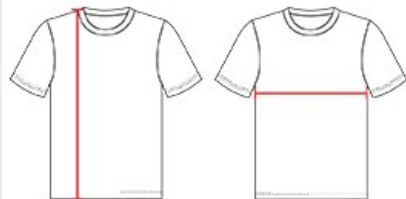

HOW TO MEASURE

These product specifications reference a product's measurements. For sizing information and guidance, please reference our sizing charts.

BODY LENGTH

Measured on the front from the shoulder/neck intersection to the bottom of the garment.

CHEST WIDTH

Measured across the chest, 1" below the armhole seam.