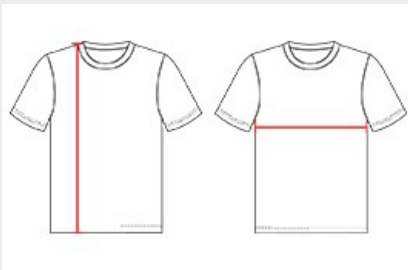

#413900 MEN'S MONOCAM EMBOSSED TEE

- 100% Embossed Polyester moisture management/antimicrobial performance fabric
- Badger sport shoulder for maximum movement
- Self-fabric collar
- Double-needle hem
- Badger heat seal logo on left sleeve

COLORS

SPECIFICATIONS

COLOR	XS	S	M	L	XL	2XL	3XL	4XL
Piece Weight measured in pounds	0.36	0.36	0.36	0.36	0.36	0.36	0.36	0.36
Spec Body Length measured in inches	28	29	30	31	32	33	34	35
Spec Chest Width measured in inches	17	19	21	23	25	27	29	31
Case Count # of units per case	36	36	36	36	36	36	24	24

HOW TO MEASURE

These product specifications reference a product's measurements. For sizing information and guidance, please reference our sizing charts.

BODY LENGTH

Measured on the front from the shoulder/neck intersection to the bottom of the garment.

CHEST WIDTH

Measured across the chest, 1" below the armhole seam.