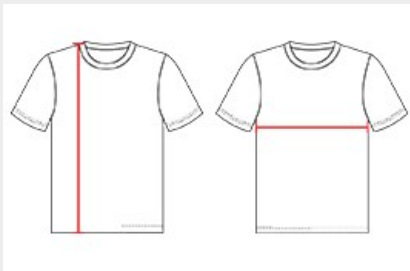

HOW TO MEASURE

These product specifications reference a product's measurements. For sizing information and guidance, please reference our sizing charts.

BODY LENGTH

Measured on the front from the shoulder/neck intersection to the bottom of the garment.

CHEST WIDTH

Measured across the chest, 1" below the armhole seam.