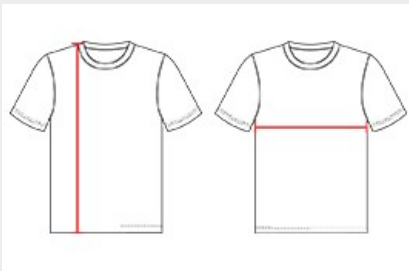

#413100 MEN'S LINE EMBOSSED TEE

- Badger heat seal logo on left sleeve
- Self-fabric collar
- Badger Sport paneled shoulder for maximum movement
- 100% Polyester moisture management/antimicrobial performance fabric
- Embossed linear pattern over entire body
- Double-needle hem

COLORS

SPECIFICATIONS

COLOR	XS	S	M	L	XL	2XL	3XL	4XL
Piece Weight measured in pounds	0.36	0.36	0.36	0.36	0.36	0.36	0.36	0.36
Spec Body Length measured in inches	28	29	30	31	32	33	34	35
Spec Chest Width measured in inches	17	19	21	23	25	27	29	31
Case Count # of units per case	36	36	36	36	36	36	24	24

HOW TO MEASURE

These product specifications reference a product's measurements. For sizing information and guidance, please reference our sizing charts.

BODY LENGTH

Measured on the front from the shoulder/neck intersection to the bottom of the garment.

CHEST WIDTH

Measured across the chest, 1" below the armhole seam.