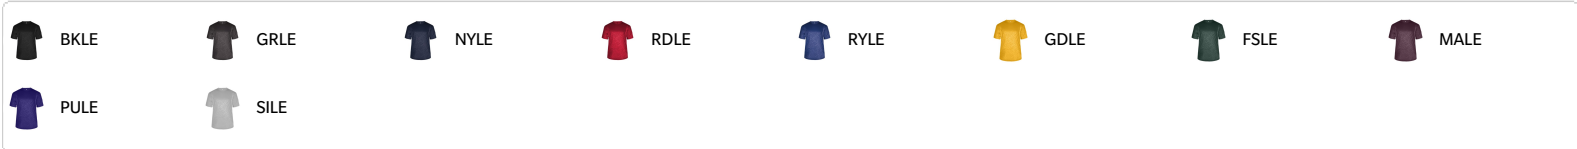

#413100 MEN'S LINE EMBOSSED TEE

- Badger heat seal logo on left sleeve
- Self-fabric collar
- Badger Sport paneled shoulder for maximum movement
- 100% Polyester moisture management/antimicrobial performance fabric
- Embossed linear pattern over entire body
- Double-needle hem

COLORS

SPECIFICATIONS

COLOR	XS	S	M	L	XL	2XL	3XL	4XL
Piece Weight measured in pounds	0.36	0.36	0.36	0.36	0.36	0.36	0.36	0.36
Spec Body Length measured in inches	28	29	30	31	32	33	34	35
Spec Chest Width measured in inches	17	19	21	23	25	27	29	31
Case Count # of units per case	36	36	36	36	36	36	24	24