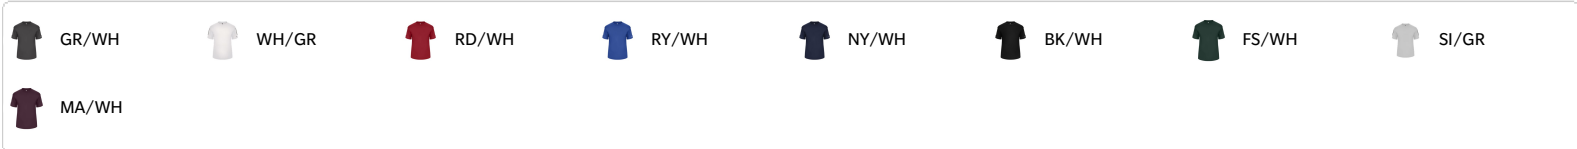

#412600 MEN'S

SIDELINE TEE

- Badger heat seal logo on left sleeve
- Contrast sleeve inserts
- Self-fabric collar
- Badger Sport paneled shoulder for maximum movement
- 100% Polyester moisture management/antimicrobial performance fabric
- Double-needle hem
- Printed stripe design on back body

COLORS

SPECIFICATIONS

COLOR	XS	S	M	L	XL	2XL	3XL	4XL
Piece Weight measured in pounds	0.36	0.36	0.36	0.36	0.36	0.36	0.36	0.36
Spec Body Length measured in inches	28	29	30	31	32	33	34	35
Spec Chest Width measured in inches	17	19	21	23	25	27	29	31
Case Count # of units per case	36	36	36	36	36	36	24	24