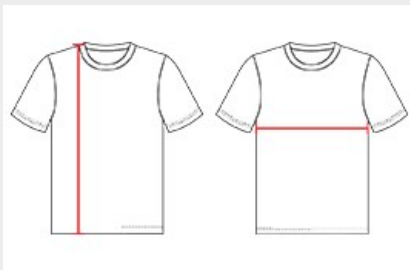

#412000 MEN'S B-CORE TEE

- Badger heat seal logo on left sleeve
- Self-fabric collar
- Badger Sport paneled shoulder for maximum movement
- 100% polyester moisture management/antimicrobial performance fabric
- Double-needle hem

COLORS

SPECIFICATIONS

COLOR	XS	S	M	L	XL	2XL	3XL	4XL	5XL
Piece Weight measured in pounds	0.36	0.36	0.36	0.36	0.36	0.36	0.36	0.36	0.36
Spec Body Length measured in inches	28	29	30	31	32	33	34	35	36
Spec Chest Width measured in inches	17	19	21	23	25	27	29	31	32
Case Count # of units per case	36	36	36	36	36	36	24	24	24

HOW TO MEASURE

These product specifications reference a product's measurements. For sizing information and guidance, please reference our sizing charts.

BODY LENGTH

Measured on the front from the shoulder/neck intersection to the bottom of the garment.

CHEST WIDTH

Measured across the chest, 1" below the armhole seam.