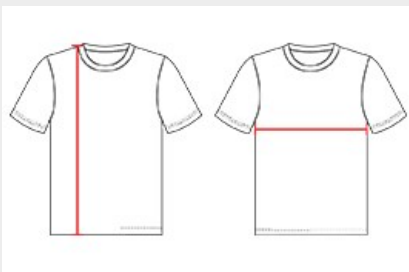

#41100 WOMEN'S B-CORE WOMEN'S RACERBACK HOOD TANK

- 100% Polyester moisture management/antimicrobial performance fabric
- Self-fabric hood with drawcord
- A-line body
- Racerback w/ room to print
- Badger heat seal logo on lower left front body
- Double-needle hem

COLORS

SPECIFICATIONS

COLOR	XS	S	M	L	XL	2XL
Piece Weight measured in pounds	0.36	0.36	0.36	0.36	0.36	0.36
Spec Body Length measured in inches	25	26	27	28	29	30
Spec Chest Width measured in inches	14.5	16	17.5	19	20.5	22
Case Count # of units per case	36	36	36	36	36	36

HOW TO MEASURE

These product specifications reference a product's measurements. For sizing information and guidance, please reference our sizing charts.

BODY LENGTH

Measured on the front from the shoulder/neck intersection to the bottom of the garment.

CHEST WIDTH

Measured across the chest, 1" below the armhole seam.