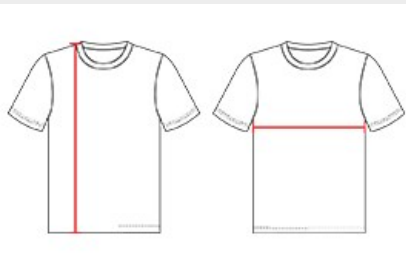

#410800 MEN'S

B-CORE SLEEVELESS HOOD TEE

- 100% polyester moisture management/antimicrobial performance fabric
- Badger sport shoulder for maximum movement
- Self-fabric hood with drawcord
- Double-needle hem
- Badger heat seal logo on lower left front body.

COLORS

SPECIFICATIONS

COLOR	XS	S	M	L	XL	2XL	3XL	4XL
Piece Weight measured in pounds	0.48	0.48	0.48	0.48	0.48	0.48	0.48	0.48
Spec Body Length measured in inches	28	29	30	31	32	33	34	35
Spec Chest Width measured in inches	18	19	21	23	25	27	29	31
Case Count # of units per case	36	36	36	36	36	36	24	24

HOW TO MEASURE

These product specifications reference a product's measurements. For sizing information and guidance, please reference our sizing charts.

BODY LENGTH

Measured on the front from the shoulder/neck intersection to the bottom of the garment.

CHEST WIDTH

Measured across the chest, 1" below the armhole seam.