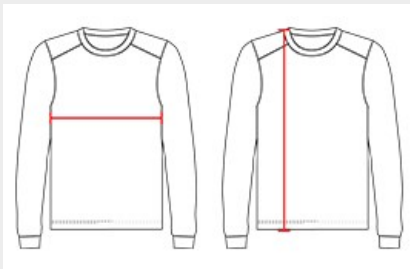

#410500 MEN'S B-CORE L/S HOOD TEE

- Badger heat seal logo on left sleeve
- Badger Sport paneled shoulder for maximum movement
- 100% polyester moisture management/antimicrobial performance fabric
- Self-fabric hood with drawcord
- Double-needle hem

COLORS

SPECIFICATIONS

COLOR	XS	S	M	L	XL	2XL	3XL	4XL
Piece Weight measured in pounds	0.40	0.40	0.40	0.40	0.40	0.40	0.40	0.40
Spec Body Length measured in inches	28 1/2	29 1/2	30 1/2	31 1/2	32 1/2	33 1/2	34 1/2	35 1/2
Spec Chest Width measured in inches	17	19	21	23	25	27	29	31
Case Count # of units per case	36	36	36	36	36	36	24	24

HOW TO MEASURE

These product specifications reference a product's measurements. For sizing information and guidance, please reference our sizing charts.

BODY LENGTH

Measured on the front from the shoulder/neck intersection to the bottom of the garment.