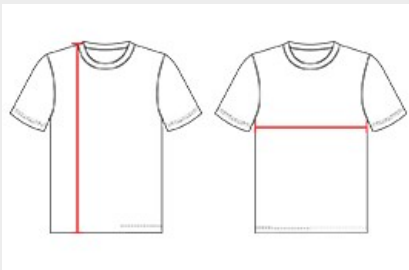

HOW TO MEASURE

These product specifications reference a product's measurements. For sizing information and guidance, please reference our sizing charts.

BODY LENGTH

Measured on the front from the shoulder/neck intersection to the bottom of the garment.

CHEST WIDTH

Measured across the chest, 1" below the armhole seam.