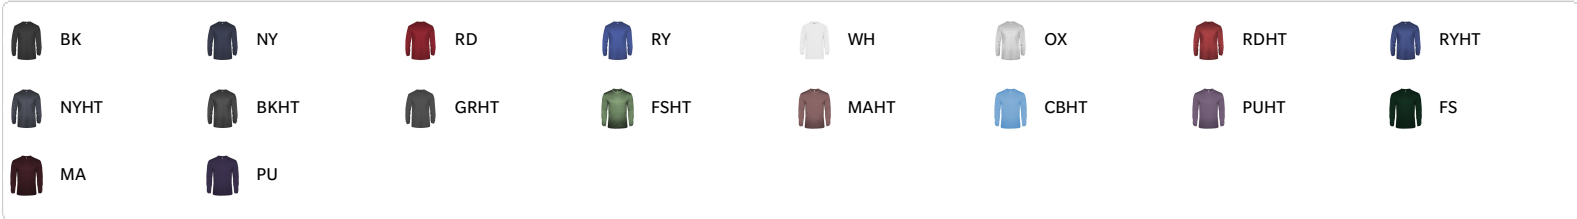

COLORS

SPECIFICATIONS

COLOR	XS	S	M	L	XL
Piece Weight measured in pounds	0.00	0.00	0.00	0.00	0.00
Case Count # of units per case	1	1	1	1	1