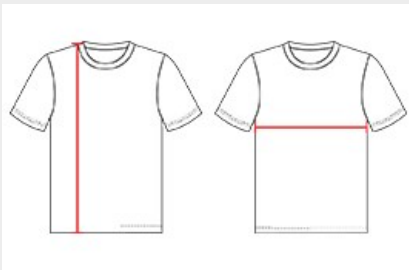

#294000 YOUTH TRI-BLEND YOUTH TEE

- 65% Polyester/25% Mercerized Cotton/10% Rayon moisture management/antimicrobial performance fabric
- Double-needle hem
- Badger Sport paneled shoulder for maximum movement
- Self-fabric collar
- Badger heat seal logo on left sleeve

COLORS

SPECIFICATIONS

COLOR	XS	S	M	L	XL
Piece Weight measured in pounds	0.00	0.00	0.00	0.00	0.00
Case Count # of units per case	1	1	1	1	1

HOW TO MEASURE

These product specifications reference a product's measurements. For sizing information and guidance, please reference our sizing charts.

BODY LENGTH

Measured on the front from the shoulder/neck intersection to the bottom of the garment.

CHEST WIDTH

Measured across the chest, 1" below the armhole seam.