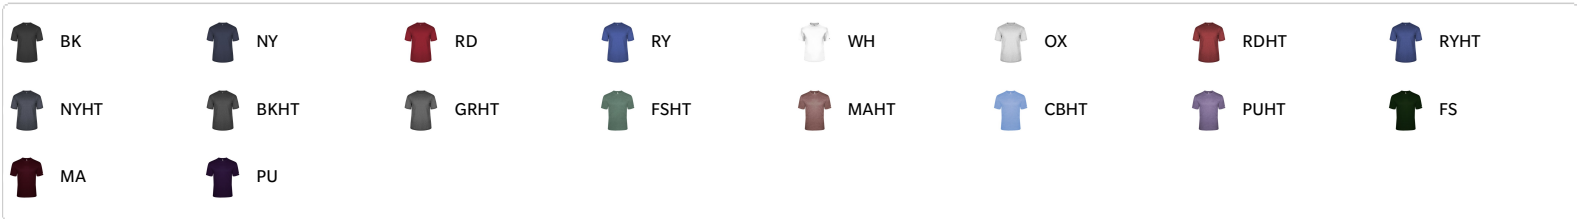

#294000 YOUTH TRI-BLEND YOUTH TEE

- 65% Polyester/25% Mercerized Cotton/10% Rayon moisture management/antimicrobial performance fabric
- Double-needle hem
- Badger Sport paneled shoulder for maximum movement
- Self-fabric collar
- Badger heat seal logo on left sleeve

COLORS

SPECIFICATIONS

COLOR	XS	S	M	L	XL
Piece Weight measured in pounds	0.00	0.00	0.00	0.00	0.00
Case Count # of units per case	1	1	1	1	1

HOW TO MEASURE

These product specifications reference a product's measurements. For sizing information and guidance, please reference our sizing charts.