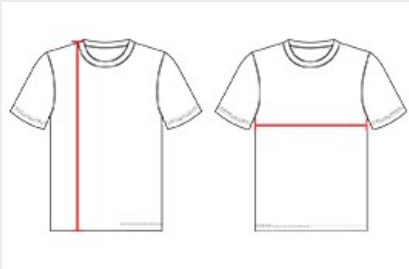

#293800 YOUTH HOOK YOUTH PLACKET

- Badger heat seal logo on left sleeve
- Contrasting panel inserts
- Two button placket
- Double-needle hem
- 100% Polyester moisture management performance fabric

COLORS

SPECIFICATIONS

COLOR	XS	S	M	L
Piece Weight measured in pounds	0.24	0.24	0.24	0.24
Spec Body Length measured in inches	21	23	25	26
Spec Chest Width measured in inches	15	16	17	18
Case Count # of units per case	36	36	36	36

HOW TO MEASURE

These product specifications reference a product's measurements. For sizing information and guidance, please reference our sizing charts.

BODY LENGTH

Measured on the front from the shoulder/neck intersection to the bottom of the garment.

CHEST WIDTH

Measured across the chest, 1" below the armhole seam.