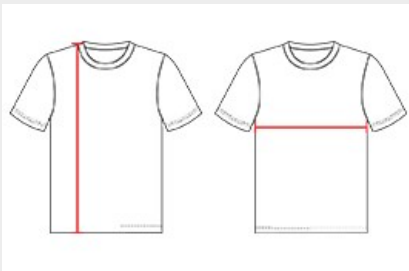

#293700 YOUTH

PRO YOUTH PLACKET

- May be branded Alleson Athletic on the inside - all other aspects of the product will remain the same
- Contrasting panel inserts
- Two button placket
- Double-needle hem
- 100% Polyester moisture management performance fabric

COLORS

SPECIFICATIONS

COLOR	XS	S	M	L
Piece Weight measured in pounds	0.24	0.24	0.24	0.24
Spec Body Length measured in inches	21	23	25	26
Spec Chest Width measured in inches	15	16	17	18
Case Count # of units per case	36	36	36	36

HOW TO MEASURE

These product specifications reference a product's measurements. For sizing information and guidance, please reference our sizing charts.

BODY LENGTH

Measured on the front from the shoulder/neck intersection to the bottom of the garment.

CHEST WIDTH

Measured across the chest, 1" below the armhole seam.